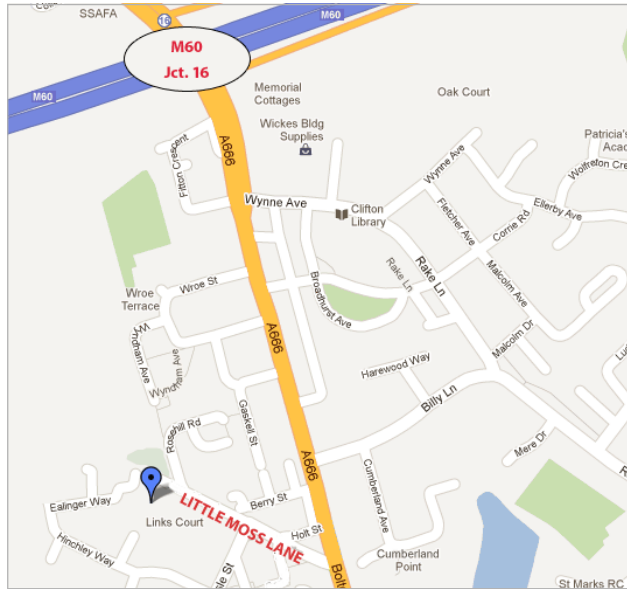

DISCO PARTY INVITATION

TO YOU ARE INVITED TO 'S PARTY
ON FROM TO

LITTLE MOSS LANE,
SWINTON,
MANCHESTER
M27 6JA
TEL: 0161 727 8222
www.the-funhouse.co.uk

FOR SAFETY REASONS
SOCKS MUST BE WORN
AT ALL TIMES

RSVP
NAME

TEL / TEXT

DISCO PARTY INVITATION

TO YOU ARE INVITED TO 'S PARTY
ON FROM TO

LITTLE MOSS LANE,
SWINTON,
MANCHESTER
M27 6JA
TEL: 0161 727 8222
www.the-funhouse.co.uk

FOR SAFETY REASONS
SOCKS MUST BE WORN
AT ALL TIMES