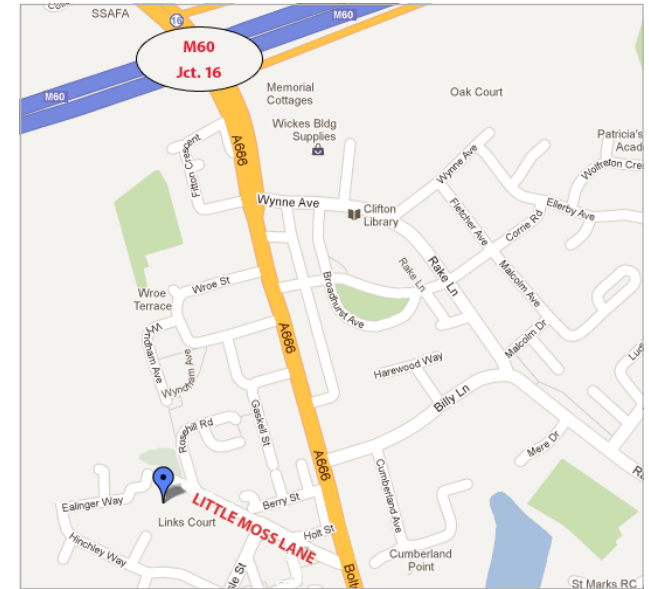

DISCO PARTY INVITATION

TO YOU ARE INVITED TO 'S PARTY
ON FROM TO

LITTLE MOSS LANE,
SWINTON,
MANCHESTER
M27 6JA
TEL: 0161 727 8222
www.the-funhouse.co.uk

FOR SAFETY REASONS
SOCKS MUST BE WORN
AT ALL TIMES

RSVP
NAME

TEL / TEXT

DISCO PARTY INVITATION

TO YOU ARE INVITED TO 'S PARTY
ON FROM TO

LITTLE MOSS LANE,
SWINTON,
MANCHESTER
M27 6JA
TEL: 0161 727 8222
www.the-funhouse.co.uk

FOR SAFETY REASONS
SOCKS MUST BE WORN
AT ALL TIMES