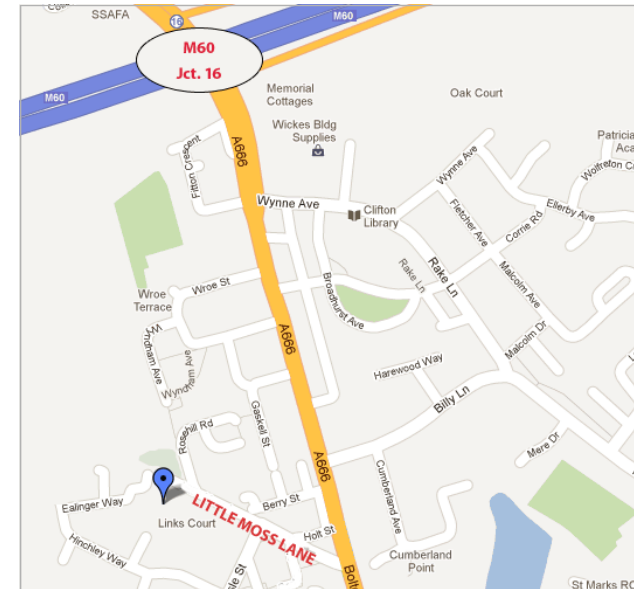

LASER PARTY INVITATION

TO YOU ARE INVITED TOS PARTY
ON FROM TO

LITTLE MOSS LANE,
SWINTON,
MANCHESTER
M27 6JA
TEL: 0161 727 8222
www.the-funhouse.co.uk

FOR SAFETY REASONS
SOCKS MUST BE WORN
AT ALL TIMES

RSVP
NAME

TEL / TEXT

LASER PARTY INVITATION

TO YOU ARE INVITED TOS PARTY
ON FROM TO

LITTLE MOSS LANE,
SWINTON,
MANCHESTER
M27 6JA
TEL: 0161 727 8222
www.the-funhouse.co.uk

FOR SAFETY REASONS
SOCKS MUST BE WORN
AT ALL TIMES