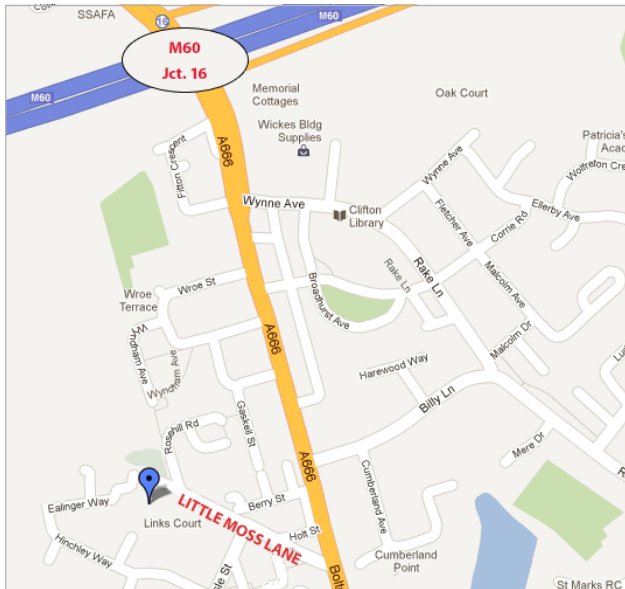

LASER PARTY INVITATION

TO YOU ARE INVITED TOS PARTY
ON FROM TO

LITTLE MOSS LANE,
SWINTON,
MANCHESTER
M27 6JA
TEL: 0161 727 8222
www.the-funhouse.co.uk

FOR SAFETY REASONS
SOCKS MUST BE WORN
AT ALL TIMES

RSVP
NAME

TEL / TEXT

LASER PARTY INVITATION

TO YOU ARE INVITED TOS PARTY
ON FROM TO

LITTLE MOSS LANE,
SWINTON,
MANCHESTER
M27 6JA
TEL: 0161 727 8222
www.the-funhouse.co.uk

FOR SAFETY REASONS
SOCKS MUST BE WORN
AT ALL TIMES