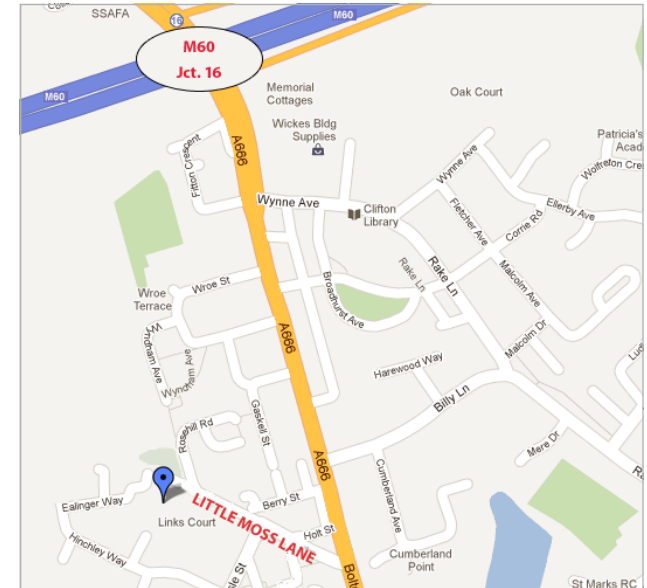

THANKYOU

.....
CAN / CANNOT COME TO YOUR PARTY

THANKYOU

.....
CAN / CANNOT COME TO YOUR PARTY