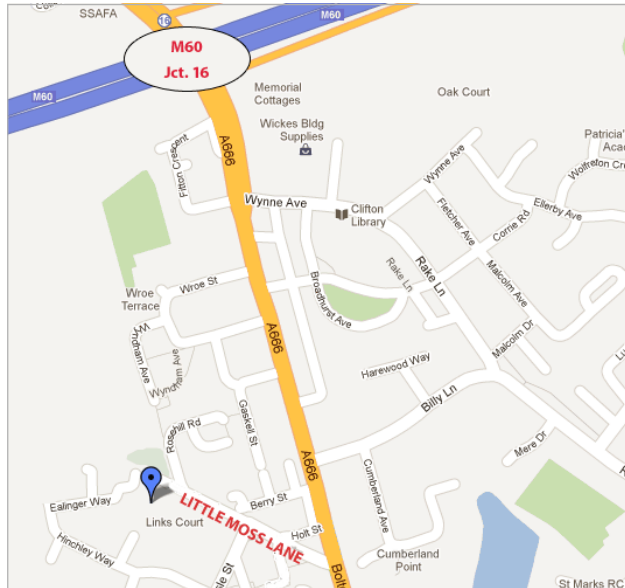

PRIVATE PARTY INVITATION

TO YOU ARE INVITED TOS PARTY
ON FROM TO

LITTLE MOSS LANE,
SWINTON,
MANCHESTER
M27 6JA
TEL: 0161 727 8222
www.the-funhouse.co.uk

FOR SAFETY REASONS
SOCKS MUST BE WORN
AT ALL TIMES

RSVP
NAME

TEL / TEXT

PRIVATE PARTY INVITATION

TO YOU ARE INVITED TOS PARTY
ON FROM TO

LITTLE MOSS LANE,
SWINTON,
MANCHESTER
M27 6JA
TEL: 0161 727 8222
www.the-funhouse.co.uk

FOR SAFETY REASONS
SOCKS MUST BE WORN
AT ALL TIMES