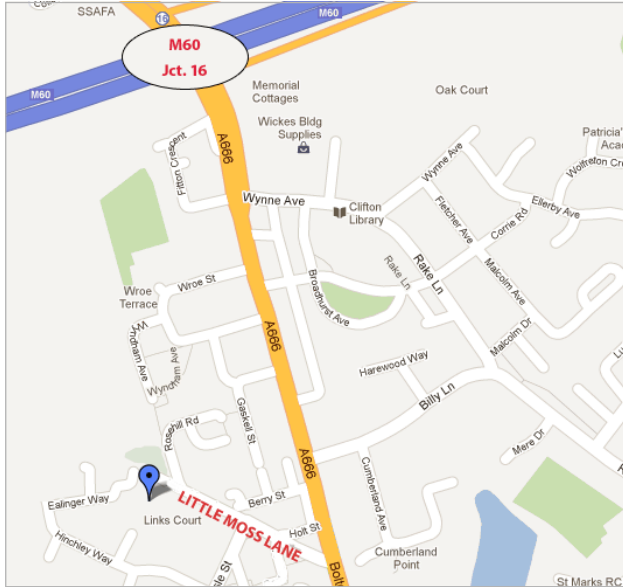

PARTY INVITATION

TO YOU ARE INVITED TO 'S PARTY
ON FROM TO

LITTLE MOSS LANE,
SWINTON,
MANCHESTER
M27 6JA
TEL: 0161 727 8222
www.the-funhouse.co.uk

FOR SAFETY REASONS
SOCKS MUST BE WORN
AT ALL TIMES

RSVP
NAME

TEL / TEXT

PARTY INVITATION

TO YOU ARE INVITED TO 'S PARTY
ON FROM TO

LITTLE MOSS LANE,
SWINTON,
MANCHESTER
M27 6JA
TEL: 0161 727 8222
www.the-funhouse.co.uk

FOR SAFETY REASONS
SOCKS MUST BE WORN
AT ALL TIMES