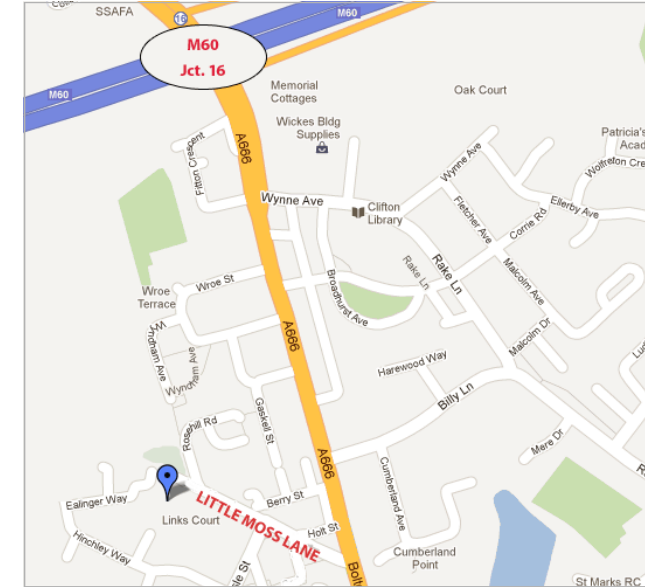

PARTY INVITATION

TO YOU ARE INVITED TO 'S PARTY
ON FROM TO

LITTLE MOSS LANE,
SWINTON,
MANCHESTER
M27 6JA
TEL: 0161 727 8222
www.the-funhouse.co.uk

FOR SAFETY REASONS
SOCKS MUST BE WORN
AT ALL TIMES

RSVP
NAME

TEL / TEXT

PARTY INVITATION

TO YOU ARE INVITED TO 'S PARTY
ON FROM TO

LITTLE MOSS LANE,
SWINTON,
MANCHESTER
M27 6JA
TEL: 0161 727 8222
www.the-funhouse.co.uk

FOR SAFETY REASONS
SOCKS MUST BE WORN
AT ALL TIMES